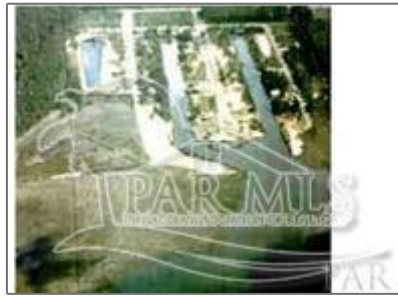

# Land For Sale

- 1B Buffler Dr, Milton, Florida 32570

## Basic [Details](#)

Property Type:	<b>Land</b>
Listing Type:	<b>For Sale</b>
Listing ID:	<b>622241</b>
Price:	<b>\$35,000</b>
Lot Area:	<b>21,780 Sqft</b>