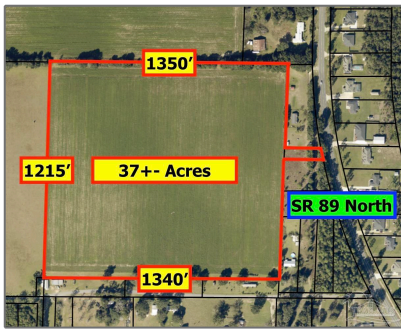

Land For Sale

- 8200 Hwy 89, Milton, Florida 32570

Basic Details

Property Type:	Land
Listing Type:	For Sale
Listing ID:	632066
Price:	\$550,000
Lot Area:	1,611,720 Sqft

Address Map

Country:	US
State:	FL
County:	Santa Rosa
City:	Milton
Zipcode:	32570
Street:	8200 Hwy 89
Floor Number:	0
Longitude:	W88° 54' 18"
Latitude:	N30° 44' 10.9"