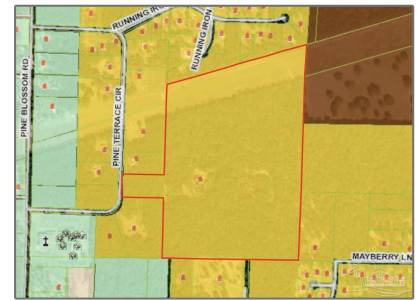

Land For Sale

- 6244 Pine Terrace Cir, Milton, Florida 32570

Basic Details

Property Type:	Land
Listing Type:	For Sale
Listing ID:	633208
Price:	\$1,740,750
Lot Area:	2,563,510 Sqft

Address Map

Country:	US
State:	FL
County:	Santa Rosa
City:	Milton
Zipcode:	32570
Street:	6244 Pine Terrace Cir
Floor Number:	0
Longitude:	W88° 55' 32.2"
Latitude:	N30° 39' 47.2"