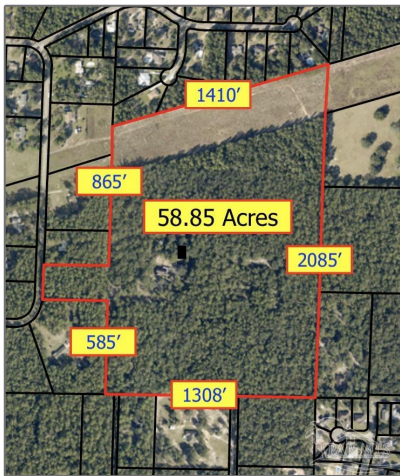

Land For Sale

- 6244 Pine Terrace Cir, Milton, Florida 32570

Basic Details

Property Type:	Land
Listing Type:	For Sale
Listing ID:	633208
Price:	\$1,740,750
Lot Area:	2,563,510 Sqft

Address Map

Country:	US
State:	FL
County:	Santa Rosa
City:	Milton
Zipcode:	32570
Street:	6244 Pine Terrace Cir
Floor Number:	0
Longitude:	W88° 55' 32.2"
Latitude:	N30° 39' 47.2"