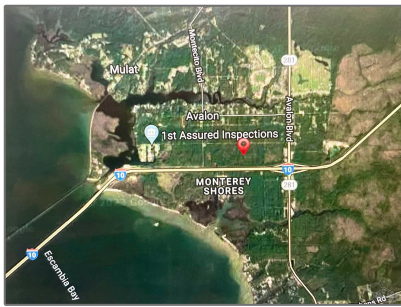

# Land For Sale

- 387 N 22nd Ave, Milton, Florida 32583

## Basic Details

Property Type:	<b>Land</b>
Listing Type:	<b>For Sale</b>
Listing ID:	<b>635516</b>
Price:	<b>\$15,000</b>
Lot Area:	<b>13,939.20 Sqft</b>

## Address Map

Country:	<b>US</b>
State:	<b>FL</b>
County:	<b>Santa Rosa</b>
City:	<b>Milton</b>
Zipcode:	<b>32583</b>
Street:	<b>387 N 22nd Ave</b>
Floor Number:	<b>0</b>
Longitude:	<b>W88° 54' 10.9"</b>
Latitude:	<b>N30° 32' 10.8"</b>