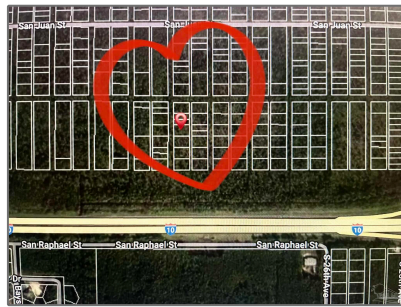

# Land For Sale

- 387 N 22nd Ave, Milton, Florida 32583

## Basic Details

Property Type:	<b>Land</b>
Listing Type:	<b>For Sale</b>
Listing ID:	<b>635516</b>
Price:	<b>\$15,000</b>
Lot Area:	<b>13,939.20 Sqft</b>

## Address Map

Country:	<b>US</b>
State:	<b>FL</b>
County:	<b>Santa Rosa</b>
City:	<b>Milton</b>
Zipcode:	<b>32583</b>
Street:	<b>387 N 22nd Ave</b>
Floor Number:	<b>0</b>
Longitude:	<b>W88° 54' 10.9"</b>
Latitude:	<b>N30° 32' 10.8"</b>