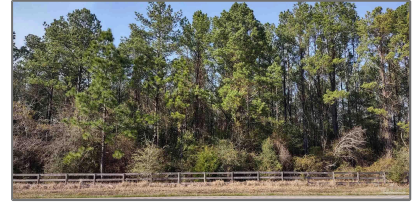

Land For Sale

- 00 Hwy 31, Atmore, Alabama 36502

Basic [Details](#)

| | |
|----------------|---------------------|
| Property Type: | Land |
| Listing Type: | For Sale |
| Listing ID: | 640609 |
| Price: | \$35,900 |
| Lot Area: | 130,680 Sqft |