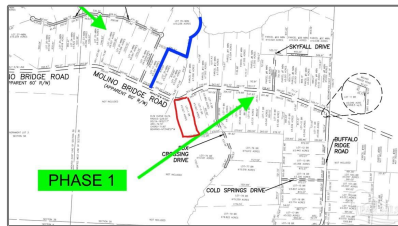

Land For Sale

- Lot 1 Molino Bridge Rd, Pace, Florida 32571

Basic Details

Property Type:	Land
Listing Type:	For Sale
Listing ID:	643073
Price:	\$159,000
Lot Area:	219,107 Sqft

Address Map

Country:	US
State:	FL
County:	Santa Rosa
City:	Pace
Zipcode:	32571
Street:	Lot 1 Molino Bridge Rd
Floor Number:	0
Longitude:	W88° 50' 27.2"
Latitude:	N30° 37' 41.5"