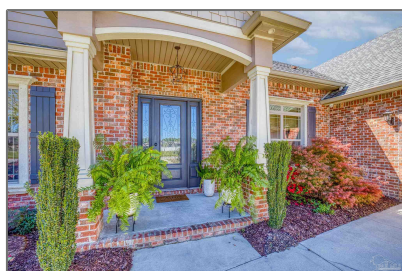

# Residential For Sale

4,795 Sqft - 3231 Edinburgh Castle Dr, Milton,  
Florida 32583

## Basic [Details](#)

Property Type: **Residential**

Listing Type: **For Sale**

Listing ID: **643158**

Price: **\$859,000**

Bedrooms: **6**

Bathrooms: **4**

Square Footage: **4,795 Sqft**

Year Built: **2017**

Lot Area: **18,295.20 Sqft**