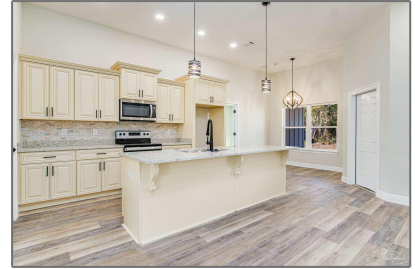

Residential For Sale

2,000 Sqft - 4957 Timothy Twitchell Dr, Milton,
Florida 32583

Basic [Details](#)

Property Type:	Residential
Listing Type:	For Sale
Listing ID:	643170
Price:	\$475,000
Bedrooms:	4
Bathrooms:	2
Square Footage:	2,000 Sqft
Year Built:	2024
Lot Area:	28,749.60 Sqft