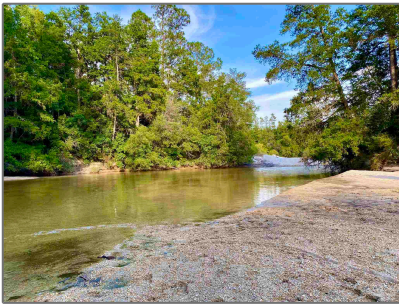

Land For Sale

- 1617 Christmas Tree Rd, Milton, Florida 32570

Basic [Details](#)

Property Type:	Land
Listing Type:	For Sale
Listing ID:	643440
Price:	\$400,000
Lot Area:	912,582 Sqft

Features

View: [Creek/stream](#)