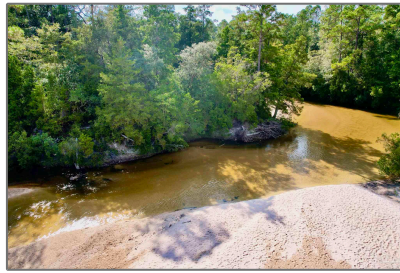

Land For Sale

- 1617 Christmas Tree Rd, Milton, Florida 32570

Basic [Details](#)

Property Type:	Land
Listing Type:	For Sale
Listing ID:	643440
Price:	\$400,000
Lot Area:	912,582 Sqft

Features

View: [Creek/stream](#)