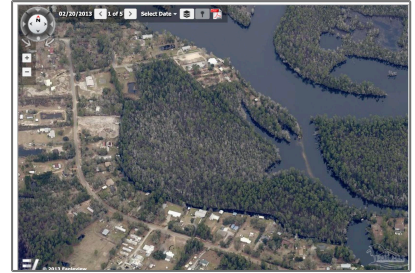

Land For Sale

- 19370 River Landing Rd, Seminole, Alabama
36574

Basic [Details](#)

Property Type:	Land
Listing Type:	For Sale
Listing ID:	643492
Price:	\$550,000
Lot Area:	1,533,310 Sqft

Features

View: [Water, Canal, River](#)

Address [Map](#)

Country:	US
State:	AL
County:	Baldwin
City:	Seminole
Zipcode:	36574
Street:	19370 River Landing Rd
Floor Number:	0
Longitude:	W88° 33' 13.5"
Latitude:	N30° 30' 23.3"

Agent [Info](#)

Charles Stallions