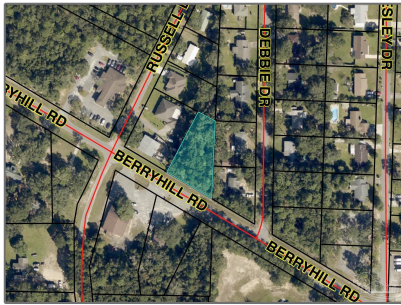

Land For Sale

- 00 Berryhill Rd, Milton, Florida 32570

Basic Details

Property Type:	Land
Listing Type:	For Sale
Listing ID:	643841
Price:	\$65,000
Lot Area:	22,651.20 Sqft

Address Map

Country:	US
State:	FL
County:	Santa Rosa
City:	Milton
Zipcode:	32570
Street:	00 Berryhill Rd
Floor Number:	0
Longitude:	W88° 58' 58.4"
Latitude:	N30° 43' 13.8"