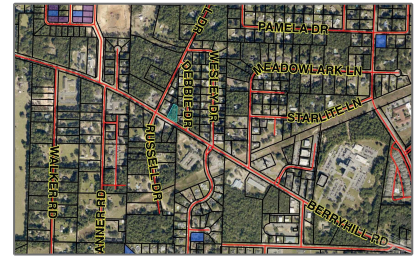

Land For Sale

- 00 Berryhill Rd, Milton, Florida 32570

Basic Details

Property Type:	Land
Listing Type:	For Sale
Listing ID:	643841
Price:	\$65,000
Lot Area:	22,651.20 Sqft

Address Map

Country:	US
State:	FL
County:	Santa Rosa
City:	Milton
Zipcode:	32570
Street:	00 Berryhill Rd
Floor Number:	0
Longitude:	W88° 58' 58.4"
Latitude:	N30° 43' 13.8"