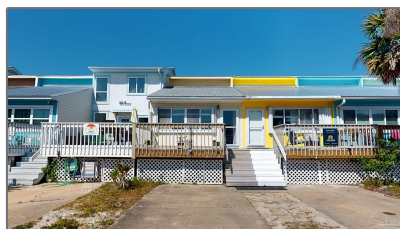

Residential Attached For Sale

624 Sqft - 1407 Tina Dr, Navarre Beach, Florida 32566

Basic [Details](#)

Property Type: **Residential Attached**

Listing Type: **For Sale**

Listing ID: **644493**

Price: **\$299,000**

✓ Patio: **Covered Porch**

Address [Map](#)

Country: **US**

State: **FL**

County: **Santa Rosa**

City: **Navarre Beach**

Zipcode: **32566**

Street: **1407 Tina Dr**