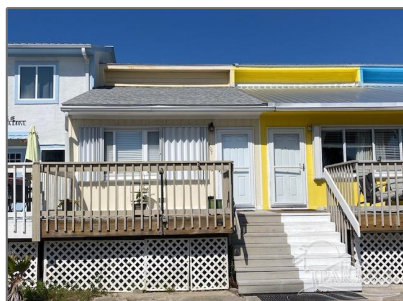

Residential Attached For Sale

624 Sqft - 1407 Tina Dr, Navarre Beach, Florida 32566

Basic [Details](#)

Property Type: **Residential Attached**

Listing Type: **For Sale**

Listing ID: **644493**

Price: **\$299,000**

✓ Patio: **Covered Porch**

Address [Map](#)

Country: **US**

State: **FL**

County: **Santa Rosa**

City: **Navarre Beach**

Zipcode: **32566**

Street: **1407 Tina Dr**