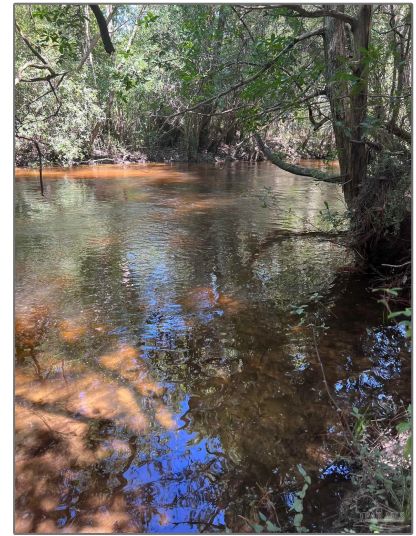

Land For Sale

- Hamilton Bridge Rd, Milton, Florida 32570

Basic [Details](#)

Property Type:	Land
Listing Type:	For Sale
Listing ID:	613658
Price:	\$489,000
Lot Area:	740,520 Sqft

Address [Map](#)

Country:	US
State:	FL
County:	Santa Rosa
City:	Milton
Zipcode:	32570
Street:	Hamilton Bridge Rd
Floor Number:	0
Longitude:	W88° 54' 5.4"
Latitude:	N30° 37' 10.6"