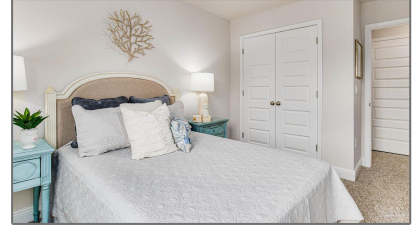

## Basic Details

Property Type:	<b>Residential Attached</b>
Listing Type:	<b>For Sale</b>
Listing ID:	<b>646100</b>
Price:	<b>\$251,900</b>
Bedrooms:	<b>3</b>
Bathrooms:	<b>2</b>
Half Bathrooms:	<b>1</b>
Square Footage:	<b>1,537 Sqft</b>
Year Built:	<b>2024</b>
Lot Area:	<b>1,742.40 Sqft</b>