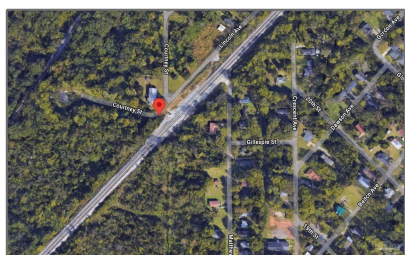

# Land For Sale

- 600 Elm St, Birmingham, Alabama 35020

## Basic Details

Property Type:	<b>Land</b>
Listing Type:	<b>For Sale</b>
Listing ID:	<b>646587</b>
Price:	<b>\$120,000</b>
Lot Area:	<b>361,548 Sqft</b>

## Address Map

Country:	<b>US</b>
State:	<b>AL</b>
County:	<b>Other Counties</b>
City:	<b>Birmingham</b>
Zipcode:	<b>35020</b>
Street:	<b>600 Elm St</b>
Floor Number:	<b>0</b>
Longitude:	<b>W87° 4' 55.2"</b>
Latitude:	<b>N33° 26' 19.7"</b>