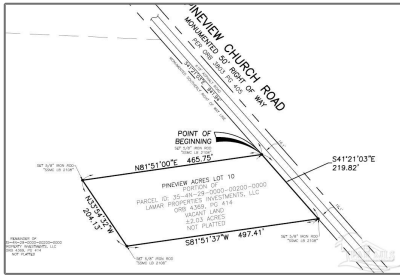

Land For Sale

- Lot 10 Pineview Church Rd, Jay, Florida 32565

Basic Details

Property Type:	Land
Listing Type:	For Sale
Listing ID:	646854
Price:	\$70,000
Lot Area:	88,426.80 Sqft

Address Map

Country:	US
State:	FL
County:	Santa Rosa
City:	Jay
Zipcode:	32565
Street:	Lot 10 Pineview Church Rd
Floor Number:	0
Longitude:	W88° 52' 52.1"
Latitude:	N30° 49' 11.1"