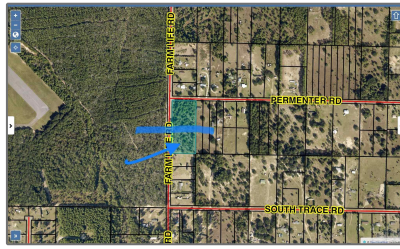

Land For Sale

- TBD Farm Life Rd, Milton, Florida 32583

Basic Details

Property Type:	Land
Listing Type:	For Sale
Listing ID:	647221
Price:	\$114,900
Lot Area:	88,426.80 Sqft

Address Map

Country:	US
State:	FL
County:	Santa Rosa
City:	Milton
Zipcode:	32583
Street:	TBD Farm Life Rd
Floor Number:	0
Longitude:	W87° 4' 14.6"
Latitude:	N30° 36' 13"