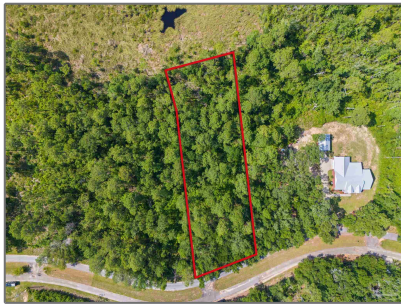

# Land For Sale

- 6621 Tidal Bay Drive, Milton, Florida 32583

## Basic [Details](#)

Property Type:	<b>Land</b>
Listing Type:	<b>For Sale</b>
Listing ID:	<b>647433</b>
Price:	<b>\$29,900</b>
Lot Area:	<b>38,768.40 Sqft</b>

## Address [Map](#)

Country:	<b>US</b>
State:	<b>FL</b>
County:	<b>Santa Rosa</b>
City:	<b>Milton</b>
Zipcode:	<b>32583</b>
Street:	<b>6621 Tidal Bay Drive</b>
Floor Number:	<b>0</b>
Longitude:	<b>W88° 57' 17.9"</b>
Latitude:	<b>N30° 31' 39.7"</b>