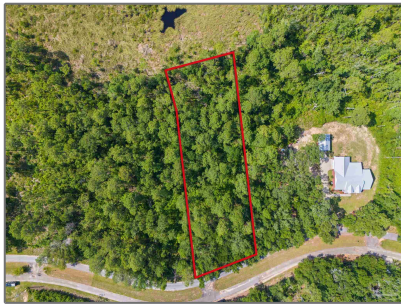

Land For Sale

- 6621 Tidal Bay Drive, Milton, Florida 32583

Basic [Details](#)

Property Type:	Land
Listing Type:	For Sale
Listing ID:	647433
Price:	\$30,000
Lot Area:	38,768.40 Sqft

Address [Map](#)

Country:	US
State:	FL
County:	Santa Rosa
City:	Milton
Zipcode:	32583
Street:	6621 Tidal Bay Drive
Floor Number:	0
Longitude:	W88° 57' 17.9"
Latitude:	N30° 31' 39.7"