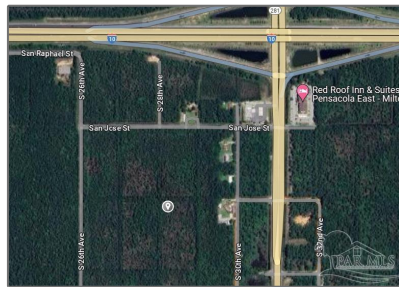

# Land For Sale

- S 28th Ave, Milton, Florida 32583

## Basic Details

Property Type:	<b>Land</b>
Listing Type:	<b>For Sale</b>
Listing ID:	<b>648435</b>
Price:	<b>\$15,000</b>
Lot Area:	<b>13,939.20 Sqft</b>

## Address Map

Country:	<b>US</b>
State:	<b>FL</b>
County:	<b>Santa Rosa</b>
City:	<b>Milton</b>
Zipcode:	<b>32583</b>
Street:	<b>S 28th Ave</b>
Floor Number:	<b>0</b>
Longitude:	<b>W88° 54' 35"</b>
Latitude:	<b>N30° 31' 50.5"</b>