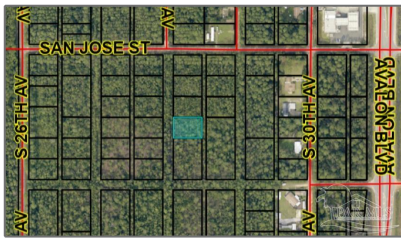

# Land For Sale

- S 28th Ave, Milton, Florida 32583

## Basic Details

Property Type:	<b>Land</b>
Listing Type:	<b>For Sale</b>
Listing ID:	<b>648435</b>
Price:	<b>\$15,000</b>
Lot Area:	<b>13,939.20 Sqft</b>

## Address Map

Country:	<b>US</b>
State:	<b>FL</b>
County:	<b>Santa Rosa</b>
City:	<b>Milton</b>
Zipcode:	<b>32583</b>
Street:	<b>S 28th Ave</b>
Floor Number:	<b>0</b>
Longitude:	<b>W88° 54' 35"</b>
Latitude:	<b>N30° 31' 50.5"</b>