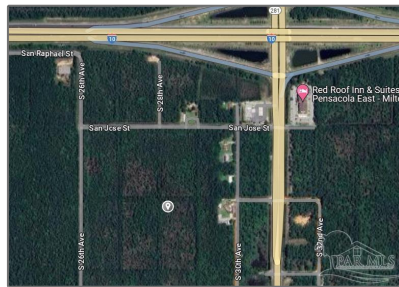

Land For Sale

- S 28th Ave, Milton, Florida 32583

Basic Details

Property Type:	Land
Listing Type:	For Sale
Listing ID:	648435
Price:	\$15,000
Lot Area:	13,939.20 Sqft

Address Map

Country:	US
State:	FL
County:	Santa Rosa
City:	Milton
Zipcode:	32583
Street:	S 28th Ave
Floor Number:	0
Longitude:	W88° 54' 35"
Latitude:	N30° 31' 50.5"