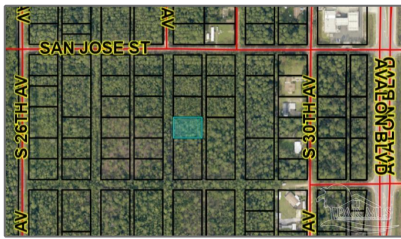

Land For Sale

- S 28th Ave, Milton, Florida 32583

Basic Details

Property Type:	Land
Listing Type:	For Sale
Listing ID:	648435
Price:	\$15,000
Lot Area:	13,939.20 Sqft

Address Map

Country:	US
State:	FL
County:	Santa Rosa
City:	Milton
Zipcode:	32583
Street:	S 28th Ave
Floor Number:	0
Longitude:	W88° 54' 35"
Latitude:	N30° 31' 50.5"