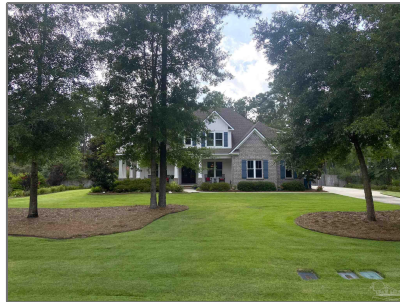

Residential For Sale

3,430 Sqft - 5215 Beatrice Rd, Gulf Shores,
Alabama 36542

Basic [Details](#)

Property Type: **Residential**

Listing Type: **For Sale**

Listing ID: **648443**

Price: **\$899,000**

Bedrooms: **4**

Bathrooms: **3**

Square Footage: **3,430 Sqft**

Year Built: **2016**

Lot Area: **52,272 Sqft**

Address [Map](#)

Country: **US**

State: **AL**

County: **Baldwin**

✓ Fence: **Privacy, Back Yard**

✓ Patio: **Covered, Screen Porch**

Latitude:

N30° 18' 1.5"

Agent Info

Charles Stallions

✉ Prospect.66853.964@realtyjuggler.com

✉ charles@charlesstallions.com
