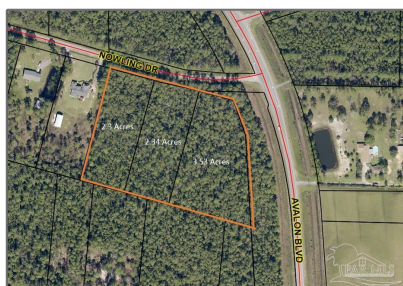

Land For Sale

- 8.1 Acres Nowling Dr, Milton, Florida 32583

Basic Details

Property Type:	Land
Listing Type:	For Sale
Listing ID:	648850
Price:	\$569,000
Lot Area:	352,836 Sqft

Address Map

Country:	US
State:	FL
County:	Santa Rosa
City:	Milton
Zipcode:	32583
Street:	8.1 Acres Nowling Dr
Floor Number:	0
Longitude:	W88° 55' 0.6"
Latitude:	N30° 30' 27.1"