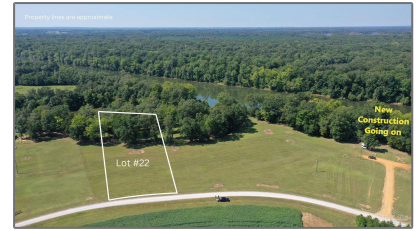

Land For Sale

- Lot 22 Judge Greene Pl # 1571, Greensboro, Alabama 36744

Basic [Details](#)

Property Type:	Land
Listing Type:	For Sale
Listing ID:	649088
Price:	\$45,900
Lot Area:	50,094 Sqft

Features

<input checked="" type="checkbox"/>	View:	Water, River
-------------------------------------	-------	---------------------

Address [Map](#)

Country:	US
State:	AL
County:	Other Counties
City:	Greensboro
Zipcode:	36744
Street:	Lot 22 Judge Greene Pl # 1571
Floor Number:	0
Longitude:	W88° 15' 19.1"
Latitude:	N32° 36' 23.5"

Agent [Info](#)