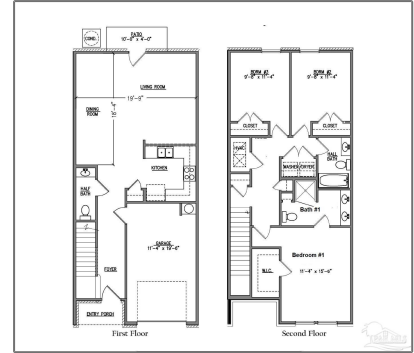

Residential Attached For Sale

1,537 Sqft - 3841 Pendragon Cir, Milton, Florida 32583

Basic [Details](#)

Property Type:	Residential Attached
Listing Type:	For Sale
Listing ID:	650571
Price:	\$239,900
Bedrooms:	3
Bathrooms:	2
Half Bathrooms:	1
Square Footage:	1,537 Sqft
Year Built:	2024
Lot Area:	2,613.60 Sqft

Address [Map](#)

Country:	US
State:	FL
County:	Santa Rosa
City:	Milton
Zipcode:	32583

Features

<input checked="" type="checkbox"/>	Heating System:	Central
<input checked="" type="checkbox"/>	Cooling System:	Central Air, Multi Units