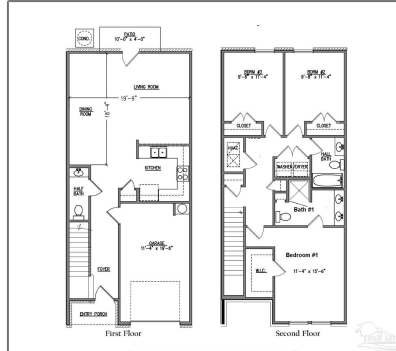

Residential Attached For Sale

1,537 Sqft - 3825 Pendragon Cir, Milton, Florida 32583

Basic Details

Property Type:	Residential Attached
Listing Type:	For Sale
Listing ID:	650532
Price:	\$249,900
Bedrooms:	3
Bathrooms:	2
Half Bathrooms:	1
Square Footage:	1,537 Sqft
Year Built:	2024
Lot Area:	2,613.60 Sqft