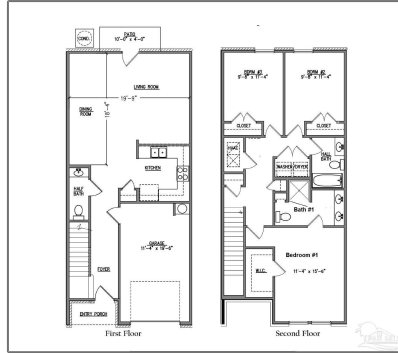

Residential Attached For Sale

1,553 Sqft - 3817 Pendragon Cir, Milton, Florida 32583

Basic Details

Property Type:	Residential Attached
Listing Type:	For Sale
Listing ID:	650530
Price:	\$274,900
Bedrooms:	3
Bathrooms:	2
Half Bathrooms:	1
Square Footage:	1,553 Sqft
Year Built:	2024
Lot Area:	2,613.60 Sqft

Features

<input checked="" type="checkbox"/>	Heating System:	Central
<input checked="" type="checkbox"/>	Cooling System:	Central Air, Multi Units

Address Map

Country:	US
State:	FL
County:	Santa Rosa
City:	Milton
Zipcode:	32583