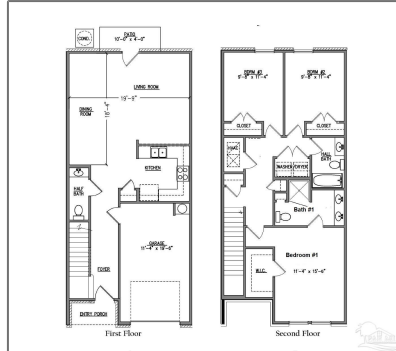

Residential Attached For Sale

1,553 Sqft - 3845 Pendragon Cir, Milton, Florida 32583

Basic Details

Property Type:	Residential Attached
Listing Type:	For Sale
Listing ID:	650572
Price:	\$269,900
Bedrooms:	3
Bathrooms:	2
Half Bathrooms:	1
Square Footage:	1,553 Sqft
Year Built:	2024
Lot Area:	2,613.60 Sqft