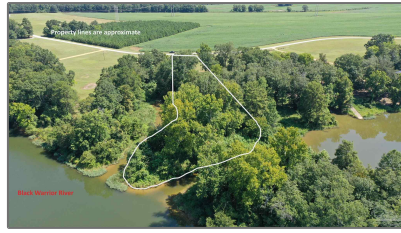

Land For Sale

- Lot 21 Judge Greene Pl # 1637, Greensboro, Alabama 36744

Basic [Details](#)

Property Type:	Land
Listing Type:	For Sale
Listing ID:	650792
Price:	\$54,900
Lot Area:	72,309.60 Sqft

Features

<input checked="" type="checkbox"/>	View:	River
-------------------------------------	-------	--------------

Address [Map](#)

Country:	US
State:	AL
County:	Other Counties
City:	Greensboro
Zipcode:	36744
Street:	Lot 21 Judge Greene Pl # 1637
Floor Number:	0
Longitude:	W88° 15' 17.8"
Latitude:	N32° 36' 22.5"

Agent [Info](#)