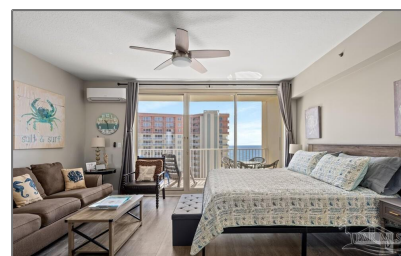

## Basic [Details](#)

Property Type:	<b>Residential</b>
Listing Type:	<b>For Sale</b>
Listing ID:	<b>651293</b>
Price:	<b>\$305,000</b>
Bedrooms:	<b>1</b>
Bathrooms:	<b>1</b>
Square Footage:	<b>473 Sqft</b>
Year Built:	<b>2006</b>