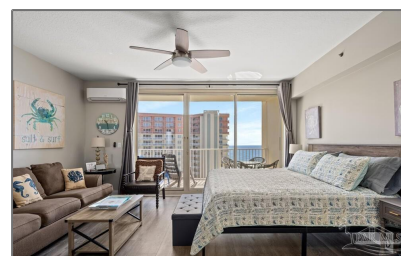

## Basic [Details](#)

Property Type: **Residential**

Listing Type: **For Sale**

Listing ID: **651293**

Price: **\$305,000**

Bedrooms: **1**

Bathrooms: **1**

Square Footage: **473 Sqft**