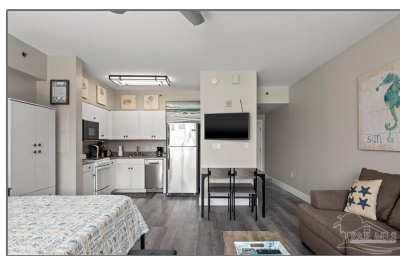

## Basic [Details](#)

Property Type:	<b>Residential</b>
Listing Type:	<b>For Sale</b>
Listing ID:	<b>651293</b>
Price:	<b>\$305,000</b>
Bedrooms:	<b>1</b>
Bathrooms:	<b>1</b>
Square Footage:	<b>473 Sqft</b>
Year Built:	<b>2006</b>