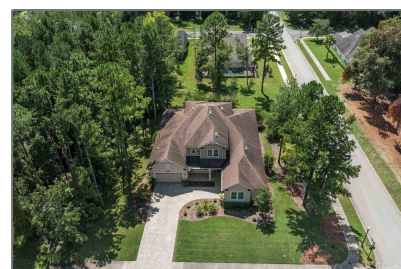

Residential For Sale

4,422 Sqft - 4909 Summit View Dr, South Florida,
Florida 34601

Basic [Details](#)

Property Type: **Residential**

Listing Type: **For Sale**

Listing ID: **651704**

Price: **\$950,000**

Bedrooms: **4**

Bathrooms: **4**

Half Bathrooms: **1**

Square Footage: **4,422 Sqft**

Year Built: **2014**

Address [Map](#)

Country: **US**

State: **FL**

County: **Other Counties**

City: **South Florida**

Zipcode: **34601**

Street: **4909 Summit View
Dr**

Floor Number: **0**

Longitude: **W83° 35' 53.8"**

Features

Heating System: **Central**

Cooling System: **Central Air, Ceiling
Fan(s)**