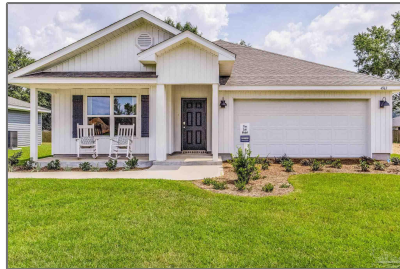

# Residential For Sale

1,787 Sqft - 4402 White Birch Ct, Pace, Florida  
32571

## Basic [Details](#)

Property Type:	<b>Residential</b>
Listing Type:	<b>For Sale</b>
Listing ID:	<b>643647</b>
Price:	<b>\$309,900</b>
Bedrooms:	<b>4</b>
Bathrooms:	<b>2</b>
Square Footage:	<b>1,787 Sqft</b>
Year Built:	<b>2024</b>
Lot Area:	<b>5,662.80 Sqft</b>