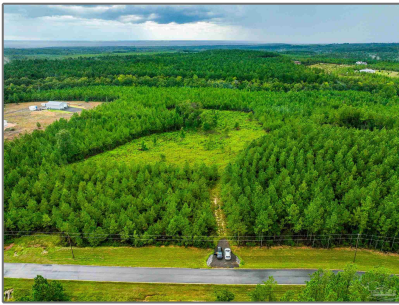

Land For Sale

- lot 14 SW Bashi Rd, Pace, Florida 32571

Basic [Details](#)

Property Type:	Land
Listing Type:	For Sale
Listing ID:	651627
Price:	\$285,000
Lot Area:	653,400 Sqft

Address [Map](#)

Country:	US
State:	FL
County:	Santa Rosa
City:	Pace
Zipcode:	32571
Street:	lot 14 SW Bashi Rd
Floor Number:	0
Longitude:	W88° 46' 27.8"
Latitude:	N30° 44' 12.7"