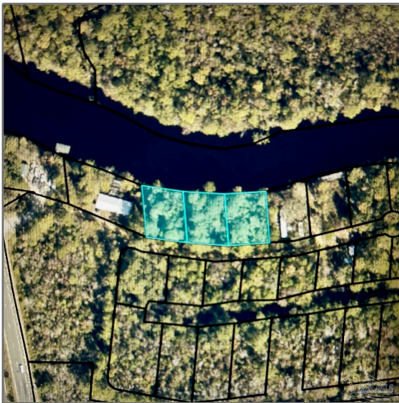

Land For Sale

- 8539 Kingsley Pl, Navarre, Florida 32566

Basic [Details](#)

Property Type:	Land
Listing Type:	For Sale
Listing ID:	648497
Price:	\$188,000
Lot Area:	25,700.40 Sqft

Address [Map](#)

Country:	US
State:	FL
County:	Santa Rosa
City:	Navarre
Zipcode:	32566
Street:	8539 Kingsley Pl
Floor Number:	0
Longitude:	W87° 8' 6.4"
Latitude:	N30° 26' 24.1"