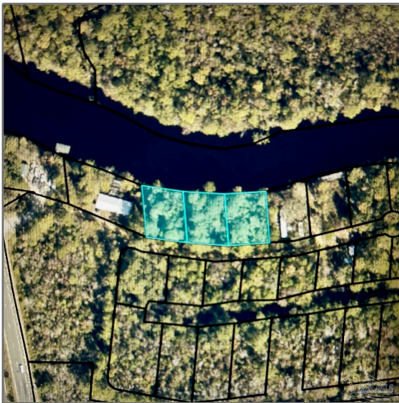

# Land For Sale

- 8539 Kingsley Pl, Navarre, Florida 32566

## Basic [Details](#)

Property Type:	<b>Land</b>
Listing Type:	<b>For Sale</b>
Listing ID:	<b>648497</b>
Price:	<b>\$188,000</b>
Lot Area:	<b>25,700.40 Sqft</b>

## Address [Map](#)

Country:	<b>US</b>
State:	<b>FL</b>
County:	<b>Santa Rosa</b>
City:	<b>Navarre</b>
Zipcode:	<b>32566</b>
Street:	<b>8539 Kingsley Pl</b>
Floor Number:	<b>0</b>
Longitude:	<b>W87° 8' 6.4"</b>
Latitude:	<b>N30° 26' 24.1"</b>