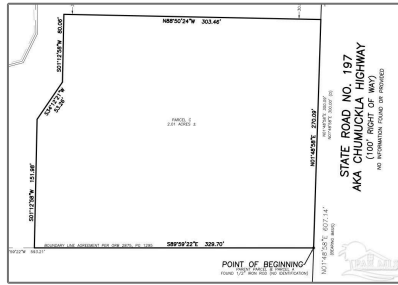

Land For Sale

- 0000 Chumuckla Hwy, Pace, Florida 32571

Basic Details

Property Type:	Land
Listing Type:	For Sale
Listing ID:	651852
Price:	\$174,900
Lot Area:	87,555.60 Sqft

Address Map

Country:	US
State:	FL
County:	Santa Rosa
City:	Pace
Zipcode:	32571
Street:	0000 Chumuckla Hwy
Floor Number:	0
Longitude:	W88° 50' 17.3"
Latitude:	N30° 36' 32.1"