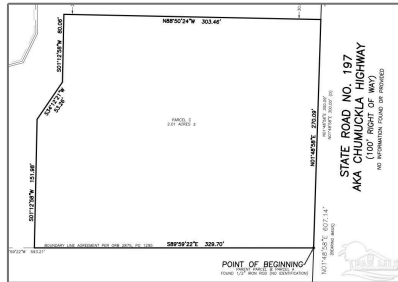

Land For Sale

- 0000 Chumuckla Hwy, Pace, Florida 32571

Basic Details

Property Type:	Land
Listing Type:	For Sale
Listing ID:	651852
Price:	\$174,900
Lot Area:	87,555.60 Sqft

Address Map

Country:	US
State:	FL
County:	Santa Rosa
City:	Pace
Zipcode:	32571
Street:	0000 Chumuckla Hwy
Floor Number:	0
Longitude:	W88° 50' 17.3"
Latitude:	N30° 36' 32.1"