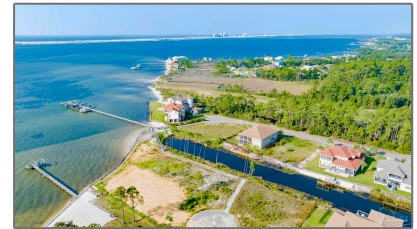

# Land For Sale

- 2029 Palmetto Lake Dr, Navarre, Florida 32566

## Basic Details

Property Type:	<b>Land</b>
Listing Type:	<b>For Sale</b>
Listing ID:	<b>641816</b>
Price:	<b>\$489,000</b>
Lot Area:	<b>14,374.80 Sqft</b>

## Address Map

Country:	<b>US</b>
State:	<b>FL</b>
County:	<b>Santa Rosa</b>
City:	<b>Navarre</b>
Zipcode:	<b>32566</b>
Street:	<b>2029 Palmetto Lake Dr</b>
Floor Number:	<b>0</b>
Longitude:	<b>W87° 10' 21.7"</b>
Latitude:	<b>N30° 24' 17.8"</b>