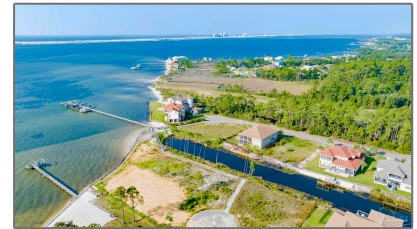

Land For Sale

- 2029 Palmetto Lake Dr, Navarre, Florida 32566

Basic Details

Property Type:	Land
Listing Type:	For Sale
Listing ID:	641816
Price:	\$489,000
Lot Area:	14,374.80 Sqft

Address Map

Country:	US
State:	FL
County:	Santa Rosa
City:	Navarre
Zipcode:	32566
Street:	2029 Palmetto Lake Dr
Floor Number:	0
Longitude:	W87° 10' 21.7"
Latitude:	N30° 24' 17.8"