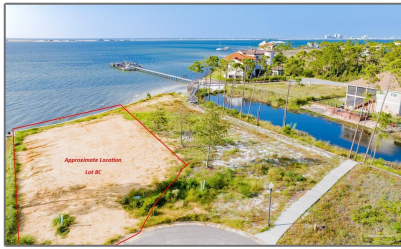

Land For Sale

- 2029 Palmetto Lake Dr, Navarre, Florida 32566

Basic Details

Property Type:	Land
Listing Type:	For Sale
Listing ID:	641816
Price:	$489,000
Lot Area:	14,374.80 Sqft

Address Map

Country:	US
State:	FL
County:	Santa Rosa
City:	Navarre
Zipcode:	32566
Street:	2029 Palmetto Lake Dr
Floor Number:	0
Longitude:	W87° 10' 21.7"
Latitude:	N30° 24' 17.8"