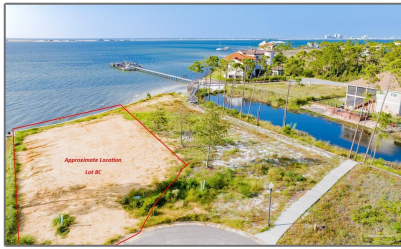

Land For Sale

- 2029 Palmetto Lake Dr, Navarre, Florida 32566

Basic Details

Property Type:	Land
Listing Type:	For Sale
Listing ID:	641816
Price:	\$489,000
Lot Area:	14,374.80 Sqft

Address Map

Country:	US
State:	FL
County:	Santa Rosa
City:	Navarre
Zipcode:	32566
Street:	2029 Palmetto Lake Dr
Floor Number:	0
Longitude:	W87° 10' 21.7"
Latitude:	N30° 24' 17.8"