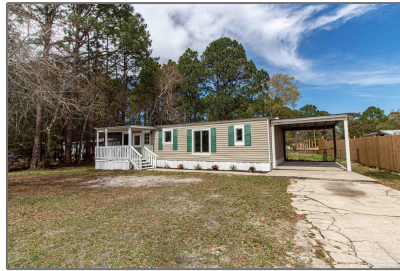

Residential For Sale

1,020 Sqft - 6726 Betty Ln, Navarre, Florida
32566

Basic [Details](#)

Property Type:	Residential
Listing Type:	For Sale
Listing ID:	641655
Price:	\$144,900
Bedrooms:	3
Bathrooms:	2
Square Footage:	1,020 Sqft
Year Built:	1975
Lot Area:	12,632.40 Sqft