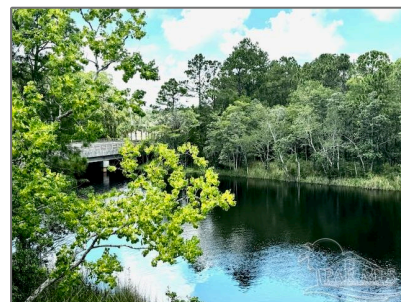

Land For Sale

- 8539 Kingsley Pl, Navarre, Florida 32566

Basic [Details](#)

Property Type:	Land
Listing Type:	For Sale
Listing ID:	652157
Price:	\$66,000
Lot Area:	8,363.52 Sqft

Address [Map](#)

Country:	US
State:	FL
County:	Santa Rosa
City:	Navarre
Zipcode:	32566
Street:	8539 Kingsley Pl
Floor Number:	0
Longitude:	W87° 8' 6.6"
Latitude:	N30° 26' 23.9"