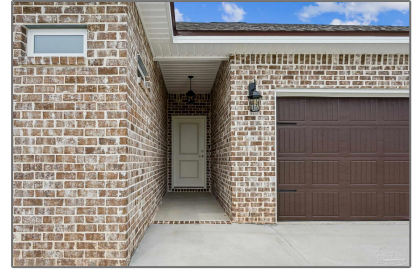

# Residential For Sale

1,880 Sqft - 3975 Morning Dew Dr, Milton, Florida  
32583

## Basic [Details](#)

Property Type:	<b>Residential</b>
Listing Type:	<b>For Sale</b>
Listing ID:	<b>648464</b>
Price:	<b>\$379,000</b>
Bedrooms:	<b>3</b>
Bathrooms:	<b>2</b>
Square Footage:	<b>1,880 Sqft</b>
Year Built:	<b>2024</b>