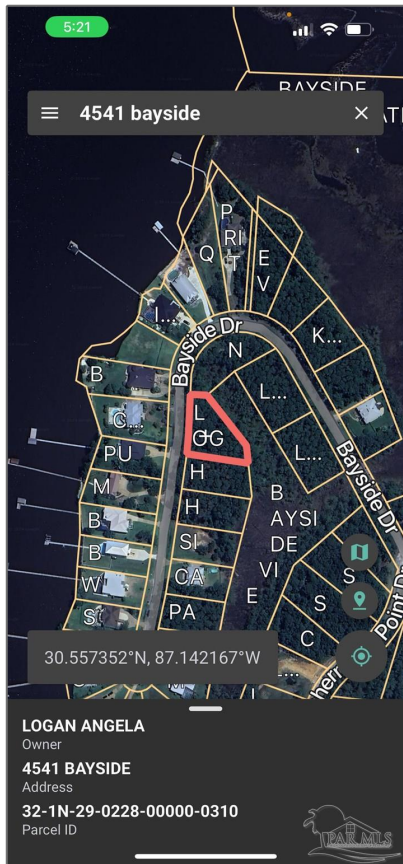

# Land For Sale

- 4541 Bayside Dr, Milton, Florida 32583

al	000	3.14 ft
Land Use Class	Land Use Code	Elevation
<b>32-1N-29W</b>		
Section-Township-Range		
<b>Coverage</b>		
Land Cover		Crop Cover
(in acres)		
Woody Wetlands		0.32
Evergreen Forest		0.18
<b>Value</b>		

## Basic Details

Property Type:	<b>Land</b>
Listing Type:	<b>For Sale</b>
Listing ID:	<b>652316</b>
Price:	<b>\$48,000</b>
Lot Area:	<b>21,780 Sqft</b>

## Address Map

Country:	<b>US</b>
State:	<b>FL</b>
County:	<b>Santa Rosa</b>
City:	<b>Milton</b>
Zipcode:	<b>32583</b>

## Features

<input checked="" type="checkbox"/>	View:	<b>Bay</b>
-------------------------------------	-------	------------

Street: **4541 Bayside Dr**

Floor Number: **0**

Longitude: **W88° 51' 28.4"**

Latitude: **N30° 33' 26.5"**