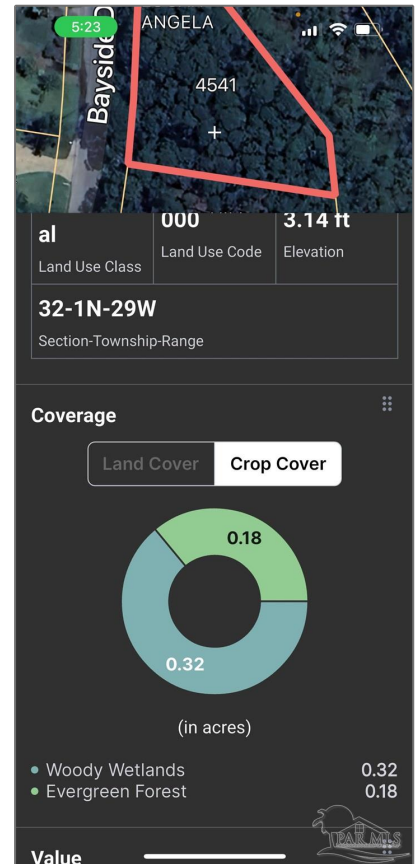

# Land For Sale

- 4541 Bayside Dr, Milton, Florida 32583

al	000	3.14 ft
Land Use Class	Land Use Code	Elevation
<b>32-1N-29W</b>		
Section-Township-Range		
<b>Coverage</b>		
Land Cover		Crop Cover
(in acres)		
Woody Wetlands		0.32
Evergreen Forest		0.18
<b>Value</b>		

## Basic Details

Property Type:	<b>Land</b>
Listing Type:	<b>For Sale</b>
Listing ID:	<b>652316</b>
Price:	<b>\$48,000</b>
Lot Area:	<b>21,780 Sqft</b>

## Address Map

Country:	<b>US</b>
State:	<b>FL</b>
County:	<b>Santa Rosa</b>
City:	<b>Milton</b>
Zipcode:	<b>32583</b>

## Features

<input checked="" type="checkbox"/>	View:	<b>Bay</b>
-------------------------------------	-------	------------

Street: **4541 Bayside Dr**

Floor Number: **0**

Longitude: **W88° 51' 28.4"**

Latitude: **N30° 33' 26.5"**