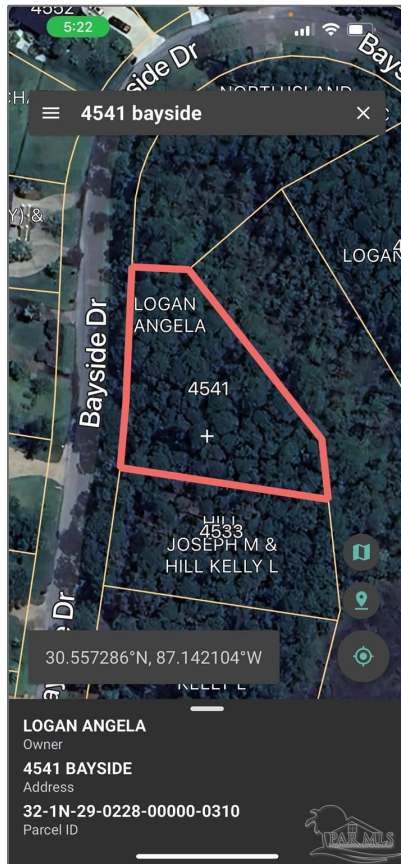

# Land For Sale

- 4541 Bayside Dr, Milton, Florida 32583

al	000	3.14 ft
Land Use Class	Land Use Code	Elevation
<b>32-1N-29W</b>		
Section-Township-Range		
<b>Coverage</b>		
Land Cover		Crop Cover
(in acres)		
Woody Wetlands		0.32
Evergreen Forest		0.18
<b>Value</b>		

## Basic Details

Property Type:	<b>Land</b>
Listing Type:	<b>For Sale</b>
Listing ID:	<b>652316</b>
Price:	<b>\$48,000</b>
Lot Area:	<b>21,780 Sqft</b>

## Address Map

Country:	<b>US</b>
State:	<b>FL</b>
County:	<b>Santa Rosa</b>
City:	<b>Milton</b>
Zipcode:	<b>32583</b>

## Features

<input checked="" type="checkbox"/>	View:	<b>Bay</b>
-------------------------------------	-------	------------

Street: **4541 Bayside Dr**

Floor Number: **0**

Longitude: **W88° 51' 28.4"**

Latitude: **N30° 33' 26.5"**