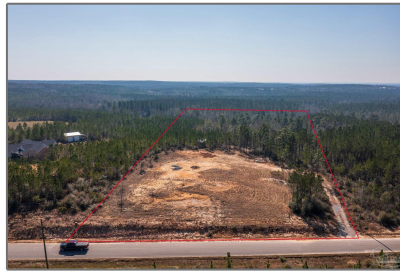

Land For Sale

- 1985 Molino Bridge Rd, Pace, Florida 32571

Basic Details

Property Type:	Land
Listing Type:	For Sale
Listing ID:	640855
Price:	\$169,900
Lot Area:	220,414 Sqft

Address Map

Country:	US
State:	FL
County:	Santa Rosa
City:	Pace
Zipcode:	32571
Street:	1985 Molino Bridge Rd
Floor Number:	0
Longitude:	W88° 45' 41.6"
Latitude:	N30° 43' 43.7"