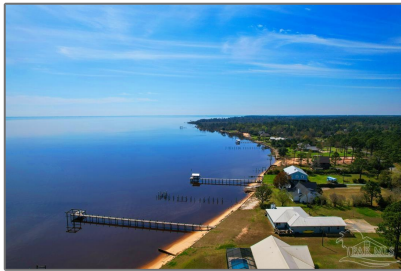

Land For Sale

- 2208 Tidewater Dr, Milton, Florida 32583

Basic [Details](#)

Property Type:	Land
Listing Type:	For Sale
Listing ID:	642439
Price:	\$239,900
Lot Area:	23,522.40 Sqft

Features

View: [Bay](#)

Address [Map](#)

Country:	US
State:	FL
County:	Santa Rosa
City:	Milton
Zipcode:	32583
Street:	2208 Tidewater Dr
Floor Number:	0
Longitude:	W88° 57' 14.5"
Latitude:	N30° 30' 58.7"

Agent [Info](#)

Charles Stallions

✉ Prospect.66853.964@realtyjuggler.com