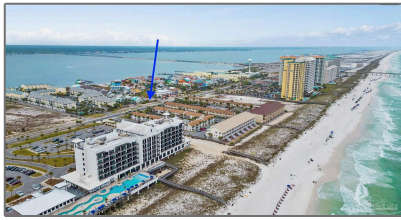

# Land For Sale

- 1401 Tina Dr # 1, Navarre Beach, Florida 32566

## Address [Map](#)

Country:	<b>US</b>
State:	<b>FL</b>
County:	<b>Santa Rosa</b>
City:	<b>Navarre Beach</b>
Zipcode:	<b>32566</b>
Street:	<b>1401 Tina Dr # 1</b>
Floor Number:	<b>0</b>
Longitude:	<b>W87° 7' 44.7"</b>
Latitude:	<b>N30° 22' 49.8"</b>