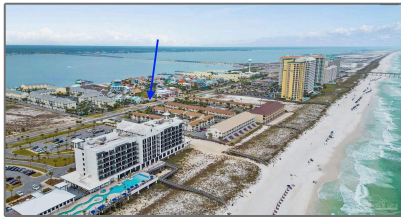

Land For Sale

- 1401 Tina Dr # 1, Navarre Beach, Florida 32566

Basic [Details](#)

Property Type:	Land
Listing Type:	For Sale
Listing ID:	652360
Price:	\$585,000
Lot Area:	3,441.24 Sqft

Features

View: [Sound, Gulf](#)

Address [Map](#)

Country:	US
State:	FL
County:	Santa Rosa
City:	Navarre Beach
Zipcode:	32566
Street:	1401 Tina Dr # 1
Floor Number:	0
Longitude:	W87° 7' 44.7"
Latitude:	N30° 22' 49.8"

Agent [Info](#)

Charles Stallions