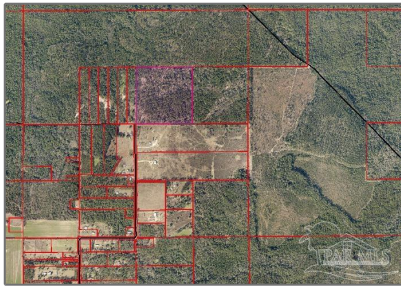

Land For Sale

- 28519 Kavek Rd, Robertsdale, Alabama 36567

Basic Details

Property Type:	Land
Listing Type:	For Sale
Listing ID:	652381
Price:	\$395,000
Lot Area:	1,742,400 Sqft

Address Map

Country:	US
State:	AL
County:	Baldwin
City:	Robertsdale
Zipcode:	36567
Street:	28519 Kavek Rd
Floor Number:	0
Longitude:	W88° 27' 46.5"
Latitude:	N30° 43' 47.8"