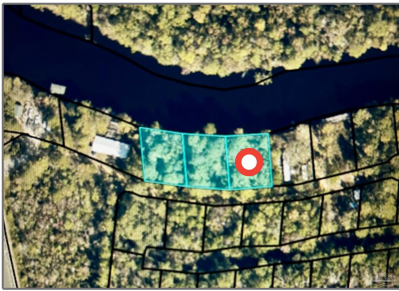

Land For Sale

- 8558 Kingsley Pl, Navarre, Florida 32566

Basic [Details](#)

Property Type:	Land
Listing Type:	For Sale
Listing ID:	652400
Price:	\$66,000
Lot Area:	8,363.52 Sqft

Address [Map](#)

Country:	US
State:	FL
County:	Santa Rosa
City:	Navarre
Zipcode:	32566
Street:	8558 Kingsley Pl
Floor Number:	0
Longitude:	W87° 8' 8.2"
Latitude:	N30° 26' 23.8"