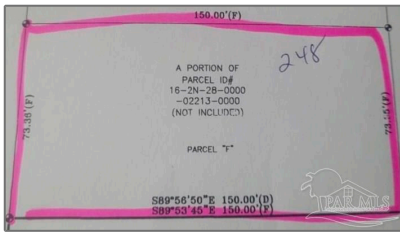

## Basic Details

|                |                    |
|----------------|--------------------|
| Property Type: | <b>Land</b>        |
| Listing Type:  | <b>For Sale</b>    |
| Listing ID:    | <b>652416</b>      |
| Price:         | <b>\$39,500</b>    |
| Lot Area:      | <b>10,890 Sqft</b> |

## Address Map

|               |                             |
|---------------|-----------------------------|
| Country:      | <b>US</b>                   |
| State:        | <b>FL</b>                   |
| County:       | <b>Santa Rosa</b>           |
| City:         | <b>Milton</b>               |
| Zipcode:      | <b>32570</b>                |
| Street:       | <b>Parcel 248 Datura St</b> |
| Floor Number: | <b>0</b>                    |
| Longitude:    | <b>W88° 57' 3.8"</b>        |
| Latitude:     | <b>N30° 41' 13.5"</b>       |