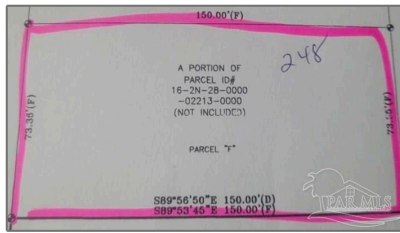

## Basic Details

Property Type:	<b>Land</b>
Listing Type:	<b>For Sale</b>
Listing ID:	<b>652416</b>
Price:	<b>\$39,500</b>
Lot Area:	<b>10,890 Sqft</b>

## Address Map

Country:	<b>US</b>
State:	<b>FL</b>
County:	<b>Santa Rosa</b>
City:	<b>Milton</b>
Zipcode:	<b>32570</b>
Street:	<b>Parcel 248 Datura St</b>
Floor Number:	<b>0</b>
Longitude:	<b>W88° 57' 3.8"</b>
Latitude:	<b>N30° 41' 13.5"</b>