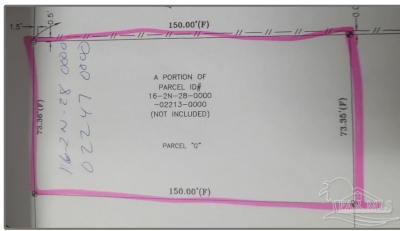

Land For Sale

- Parcel 247 Datura St, Milton, Florida 32570

Basic Details

Property Type:	Land
Listing Type:	For Sale
Listing ID:	652415
Price:	\$39,500
Lot Area:	10,890 Sqft

Address Map

Country:	US
State:	FL
County:	Santa Rosa
City:	Milton
Zipcode:	32570
Street:	Parcel 247 Datura St
Floor Number:	0
Longitude:	W88° 57' 3.8"
Latitude:	N30° 41' 12.8"