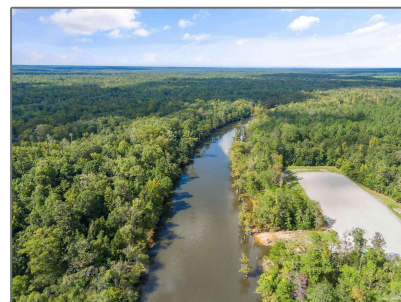

Land For Sale

- Parcel 2 Mineral Springs Rd, Jay, Florida 32565

Basic [Details](#)

Property Type:	Land
Listing Type:	For Sale
Listing ID:	652431
Price:	$85,900
Lot Area:	260,053 Sqft

Address [Map](#)

Country:	US
State:	FL
County:	Santa Rosa
City:	Jay
Zipcode:	32565
Street:	Parcel 2 Mineral Springs Rd
Floor Number:	0
Longitude:	W88° 43' 58.5"
Latitude:	N30° 50' 19.3"