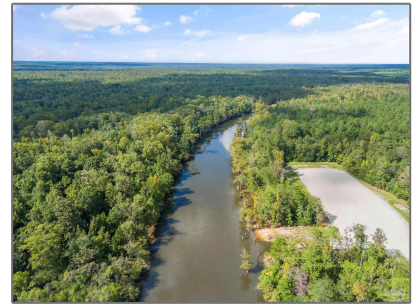

Land For Sale

- Parcel 12 Sid Hayes Rd, Jay, Florida 32565

Basic [Details](#)

Property Type:	Land
Listing Type:	For Sale
Listing ID:	652436
Price:	\$65,000
Lot Area:	183,388 Sqft

Address [Map](#)

Country:	US
State:	FL
County:	Santa Rosa
City:	Jay
Zipcode:	32565
Street:	Parcel 12 Sid Hayes Rd
Floor Number:	0
Longitude:	W88° 44' 16.6"
Latitude:	N30° 50' 7"