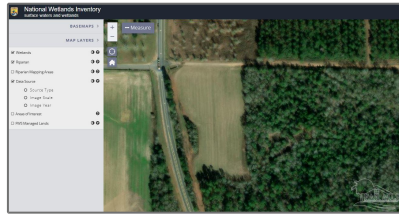

## Basic [Details](#)

Property Type:	<b>Land</b>
Listing Type:	<b>For Sale</b>
Listing ID:	<b>652656</b>
Price:	<b>\$600,000</b>
Lot Area:	<b>849,420 Sqft</b>

## Address [Map](#)

Country:	<b>US</b>
State:	<b>FL</b>
County:	<b>Santa Rosa</b>
City:	<b>Pace</b>
Zipcode:	<b>32571</b>
Street:	<b>0000 Chumuckla Hwy</b>
Floor Number:	<b>0</b>
Longitude:	<b>W88° 48' 18.4"</b>
Latitude:	<b>N30° 43' 14.6"</b>