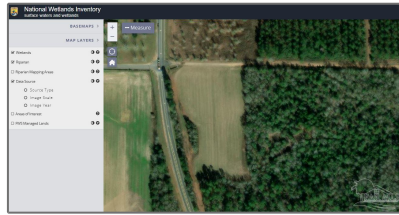

Land For Sale

- 0000 Chumuckla Hwy, Pace, Florida 32571

Basic [Details](#)

Property Type:	Land
Listing Type:	For Sale
Listing ID:	652656
Price:	\$600,000
Lot Area:	849,420 Sqft

Features

<input checked="" type="checkbox"/>	Fence:	Fenced
-------------------------------------	--------	---------------

Address [Map](#)

Country:	US
State:	FL
County:	Santa Rosa
City:	Pace
Zipcode:	32571
Street:	0000 Chumuckla Hwy
Floor Number:	0
Longitude:	W88° 48' 18.4"
Latitude:	N30° 43' 14.6"

Agent [Info](#)

Charles Stallions