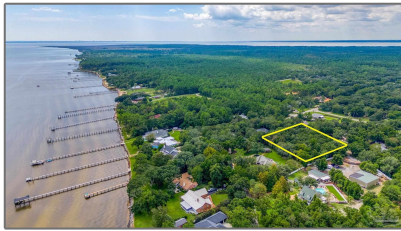

Land For Sale

- 1708 Floresta Cir, Milton, Florida 32583

Basic Details

Property Type:	Land
Listing Type:	For Sale
Listing ID:	652658
Price:	\$79,000
Lot Area:	36,154.80 Sqft

Address Map

Country:	US
State:	FL
County:	Santa Rosa
City:	Milton
Zipcode:	32583
Street:	1708 Floresta Cir
Floor Number:	0
Longitude:	W88° 56' 48.9"
Latitude:	N30° 29' 49.2"