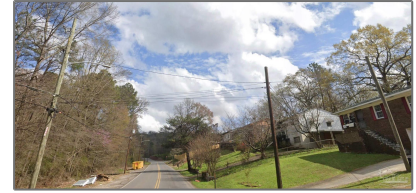

Land For Sale

- 2415 SW Ishkooda Rd, Birmingham, Alabama
35211

Basic [Details](#)

Property Type:	Land
Listing Type:	For Sale
Listing ID:	652808
Price:	\$9,900
Lot Area:	60,112.80 Sqft

Address [Map](#)

Country:	US
State:	AL
County:	Other Counties
City:	Birmingham
Zipcode:	35211
Street:	2415 SW Ishkooda Rd
Floor Number:	0
Longitude:	W87° 8' 2.5"
Latitude:	N33° 27' 34.4"